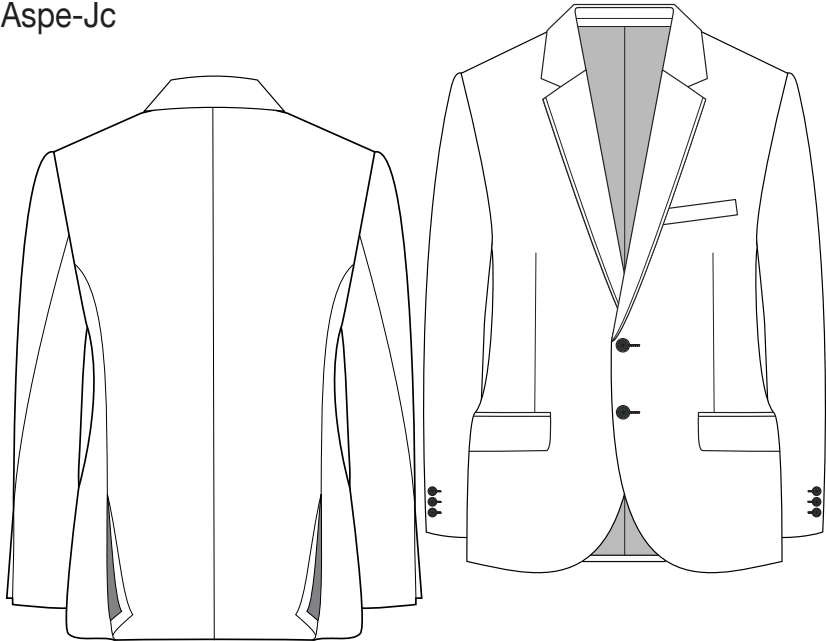

# GOOD MANNERS

Aspe-Jc

Tr101

Wa504

Fitting: **Slim Fit**

Style card: **Aspe-Su3**